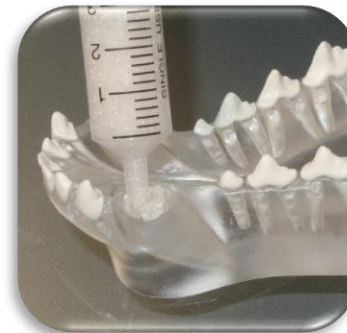

FUSION Xpress

Injectable Bone Putty

New INJECTABLE bone putty!

- ✓ **Real Bone**
Naturally stimulates osteoblasts to form new bone
- ✓ **One Product for All Grafting Needs**
Perfect for placement into even hard-to-reach locations
- ✓ **Fast, Easy Handling**
No mixing | Direct delivery from syringe to defect site
- ✓ **Affordable**
Get faster bone healing at a cost-effective price

Orthopedic Indications

- TTA /TPLO
- Other Osteotomies
- Fractures
- Arthrodesis

Dental Indications

- Void filling/Extraction sites
- Periodontal pockets
- Fracture repair
- Cysts/Other bone defects

The Bone Graft Experts

What's in your bone putty?

Bioglass
Putty

OTHER putties
contain Glass particles

Fusion *Xpress*

Real Bone

Biphasic Calcium Phosphate

Fusion *Xpress* is the *only* injectable putty with osteoinductive properties of real bone and osteoconductive properties of calcium phosphate.