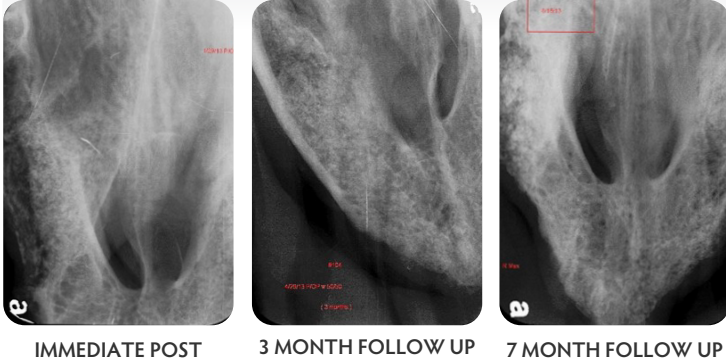

PRE-OP

IMMEDIATE POST -OP

3 MONTH FOLLOW UP

25:75 SYNERGY + XENOGRAFT

DX & PROCEDURE:

Canines fractured secondary to internal root resorption; (patient affected by Sharpei fever). Canines extracted and sites filled with VTS SYNERGY and xenograft (VTS Orthomix equine), 25:75 mixture, covered with VTS OSSIFLEX Membrane.

OBSERVATION:

Good bone response. Evidence of remodeling seen at 3 months.

PRE-OP

IMMEDIATE POST -OP

3 MONTH FOLLOW UP

SYNERGY™

ROXY 12 Year Old Greyhound

50:50 SYNERGY + XENOGRAFT

DX & PROCEDURE:

Severe, advanced periodontal disease requiring full mouth extraction. Extraction sites filled with VTS SYNERGY and xenograft (VTS Orthomix equine), 50:50 mixture.

OBSERVATION:

At 3 months, VTS SYNERGY/xenograft mixture has healed in well. Follow up at 7 months shows continued remodeling and maintenance of bone height. Dense cortical bone evident on superior margin of mandible.

CARLOS 2.5 Year Old Boxer

100% SYNERGY + DEMIN BLOCK

DX & PROCEDURE:

Dentigerous cyst. Extraction sites filled with VTS PRESSFIT Block and VTS SYNERGY.

OBSERVATION:

The outline of the PRESSFIT block is visible, surrounded by VTS SYNERGY in the immediate post-op image. At 3 mos there is excellent bone remodeling. VTS PRESSFIT block re-mineralizing nicely.