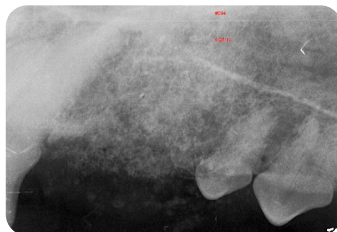

Feline stomatitis involving right mandibular canine and incisors. Extraction site filled with 100% SYNERGY.

OBSERVATION:

Good bone fill, minimal bone loss. Good mandibular stability.

INDIA 6 Year Old Shar-Pei

PRE-OP

IMMEDIATE POST -OP

3 MONTH FOLLOW UP

25:75 SYNERGY + XENOGRAFT

DX & PROCEDURE:

Canines fractured secondary to internal root resorption; (patient affected by Sharpei fever). Canines extracted and sites filled with VTS SYNERGY and xenograft (VTS Orthomix equine), 25:75 mixture, covered with VTS OSSIFLEX Membrane.

OBSERVATION:

Good bone response. Evidence of remodeling seen at 3 months.

PRE-OP

IMMEDIATE POST -OP

3 MONTH FOLLOW UP

SYNERGY™

ROXY 12 Year Old Greyhound

50:50 SYNERGY + XENOGRAFT

DX & PROCEDURE:

Severe, advanced periodontal disease requiring full mouth extraction. Extraction sites filled with VTS SYNERGY and xenograft (VTS Orthomix equine), 50:50 mixture.

OBSERVATION:

At 3 months, VTS SYNERGY/xenograft mixture has healed in well. Follow up at 7 months shows continued remodeling and maintenance of bone height. Dense cortical bone evident on superior margin of mandible.