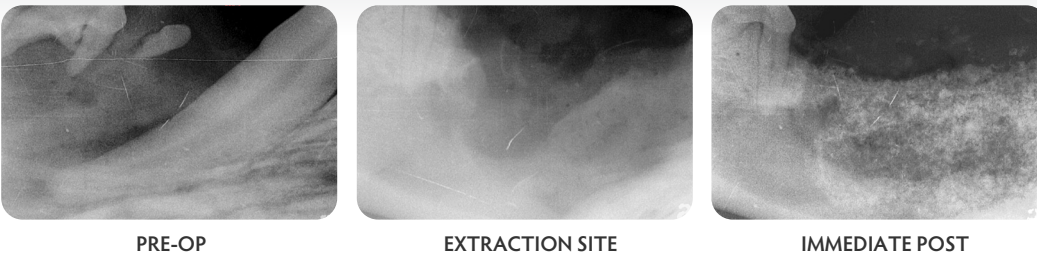

Feline stomatitis involving right mandibular canine and incisors. Extraction site filled with 100% SYNERGY.

OBSERVATION:

Good bone fill, minimal bone loss. Good mandibular stability.

INDIA 6 Year Old Shar-Pei

OBSERVATION:

Good bone response. Evidence of remodeling seen at 3 months.

PRE-OP

IMMEDIATE POST -OP

3 MONTH FOLLOW UP

SYNERGY™

ROXY 12 Year Old Greyhound

50:50 SYNERGY + XENOGRAFT

DX & PROCEDURE:

Severe, advanced periodontal disease requiring full mouth extraction. Extraction sites filled with VTS SYNERGY and xenograft (VTS Orthomix equine), 50:50 mixture.

OBSERVATION:

At 3 months, VTS SYNERGY/xenograft mixture has healed in well. Follow up at 7 months shows continued remodeling and maintenance of bone height. Dense cortical bone evident on superior margin of mandible.

CARLOS 2.5 Year Old Boxer

100% SYNERGY + DEMIN BLOCK

DX & PROCEDURE:

Dentigerous cyst. Extraction sites filled with VTS PRESSFIT Block and VTS SYNERGY.

OBSERVATION:

The outline of the PRESSFIT block is visible, surrounded by VTS SYNERGY in the immediate post-op image. At 3 mos there is excellent bone remodeling. VTS PRESSFIT block re-mineralizing nicely.