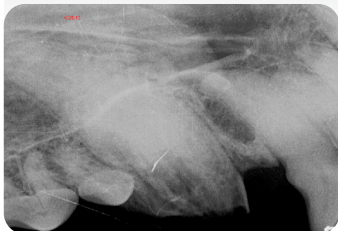

SYNERGY™

RUDY 8 Year Old Scottish Terrier

PRE-OP

IMMEDIATE POST -OP

1 MONTH FOLLOW UP

100% SYNERGY

DX & PROCEDURE:

Ulcerative Parodontal Stomatitis. Note deep pocket at distal root of 4th premolar, requiring extraction of premolar and molars. Extraction sites filled with 100% VTS SYNERGY.

OBSERVATION:

Bone of excellent quality, no vertical bone loss, maintenance of interproximal bone.

BONGO 2 Year Old Siamese

PRE-OP

IMMEDIATE POST -OP

1 YEAR FOLLOW UP

100% SYNERGY

DX & PROCEDURE:

Feline stomatitis involving right mandibular canine and incisors. Extraction site filled with 100% SYNERGY.

OBSERVATION:

Good bone fill, minimal bone loss. Good mandibular stability.

INDIA 6 Year Old Shar-Pei

PRE-OP

IMMEDIATE POST -OP

3 MONTH FOLLOW UP

25:75 SYNERGY + XENOGRAFT

DX & PROCEDURE:

Canines fractured secondary to internal root resorption; (patient affected by Sharpei fever). Canines extracted and sites filled with VTS SYNERGY and xenograft (VTS Orthomix equine), 25:75 mixture, covered with VTS OSSIFLEX Membrane.