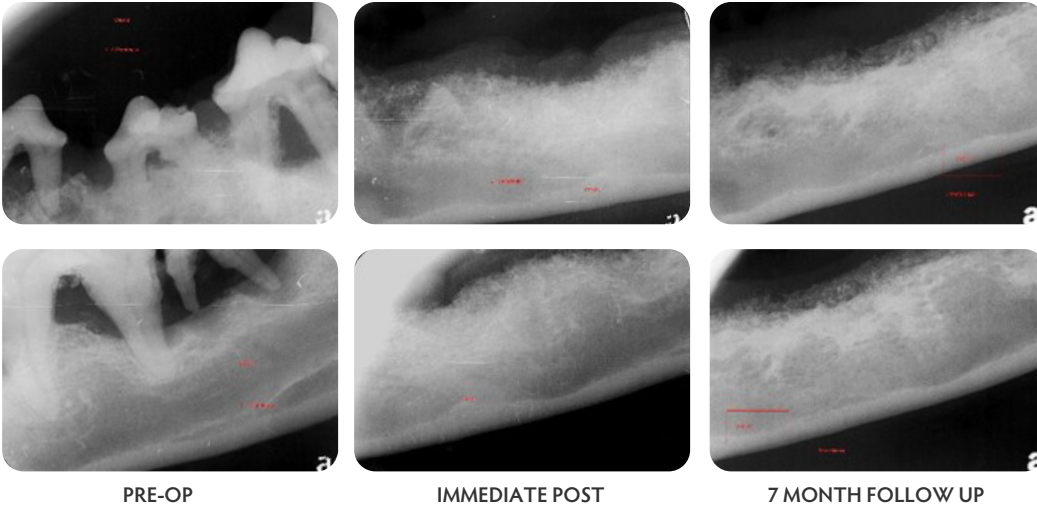

Feline stomatitis involving right mandibular canine and incisors. Extraction site filled with 100% SYNERGY.

OBSERVATION:

Good bone fill, minimal bone loss. Good mandibular stability.

INDIA 6 Year Old Shar-Pei

OBSERVATION:

Good bone response. Evidence of remodeling seen at 3 months.

PRE-OP

IMMEDIATE POST -OP

3 MONTH FOLLOW UP

SYNERGY™

ROXY 12 Year Old Greyhound

50:50 SYNERGY + XENOGRAFT

DX & PROCEDURE:

Severe, advanced periodontal disease requiring full mouth extraction. Extraction sites filled with VTS SYNERGY and xenograft (VTS Orthomix equine), 50:50 mixture.

OBSERVATION:

At 3 months, VTS SYNERGY/xenograft mixture has healed in well. Follow up at 7 months shows continued remodeling and maintenance of bone height. Dense cortical bone evident on superior margin of mandible.

CARLOS 2.5 Year Old Boxer

100% SYNERGY + DEMIN BLOCK

DX & PROCEDURE:

Dentigerous cyst. Extraction sites filled with VTS PRESSFIT Block and VTS SYNERGY.

OBSERVATION:

The outline of the PRESSFIT block is visible, surrounded by VTS SYNERGY in the immediate post-op image. At 3 mos there is excellent bone remodeling. VTS PRESSFIT block re-mineralizing nicely.